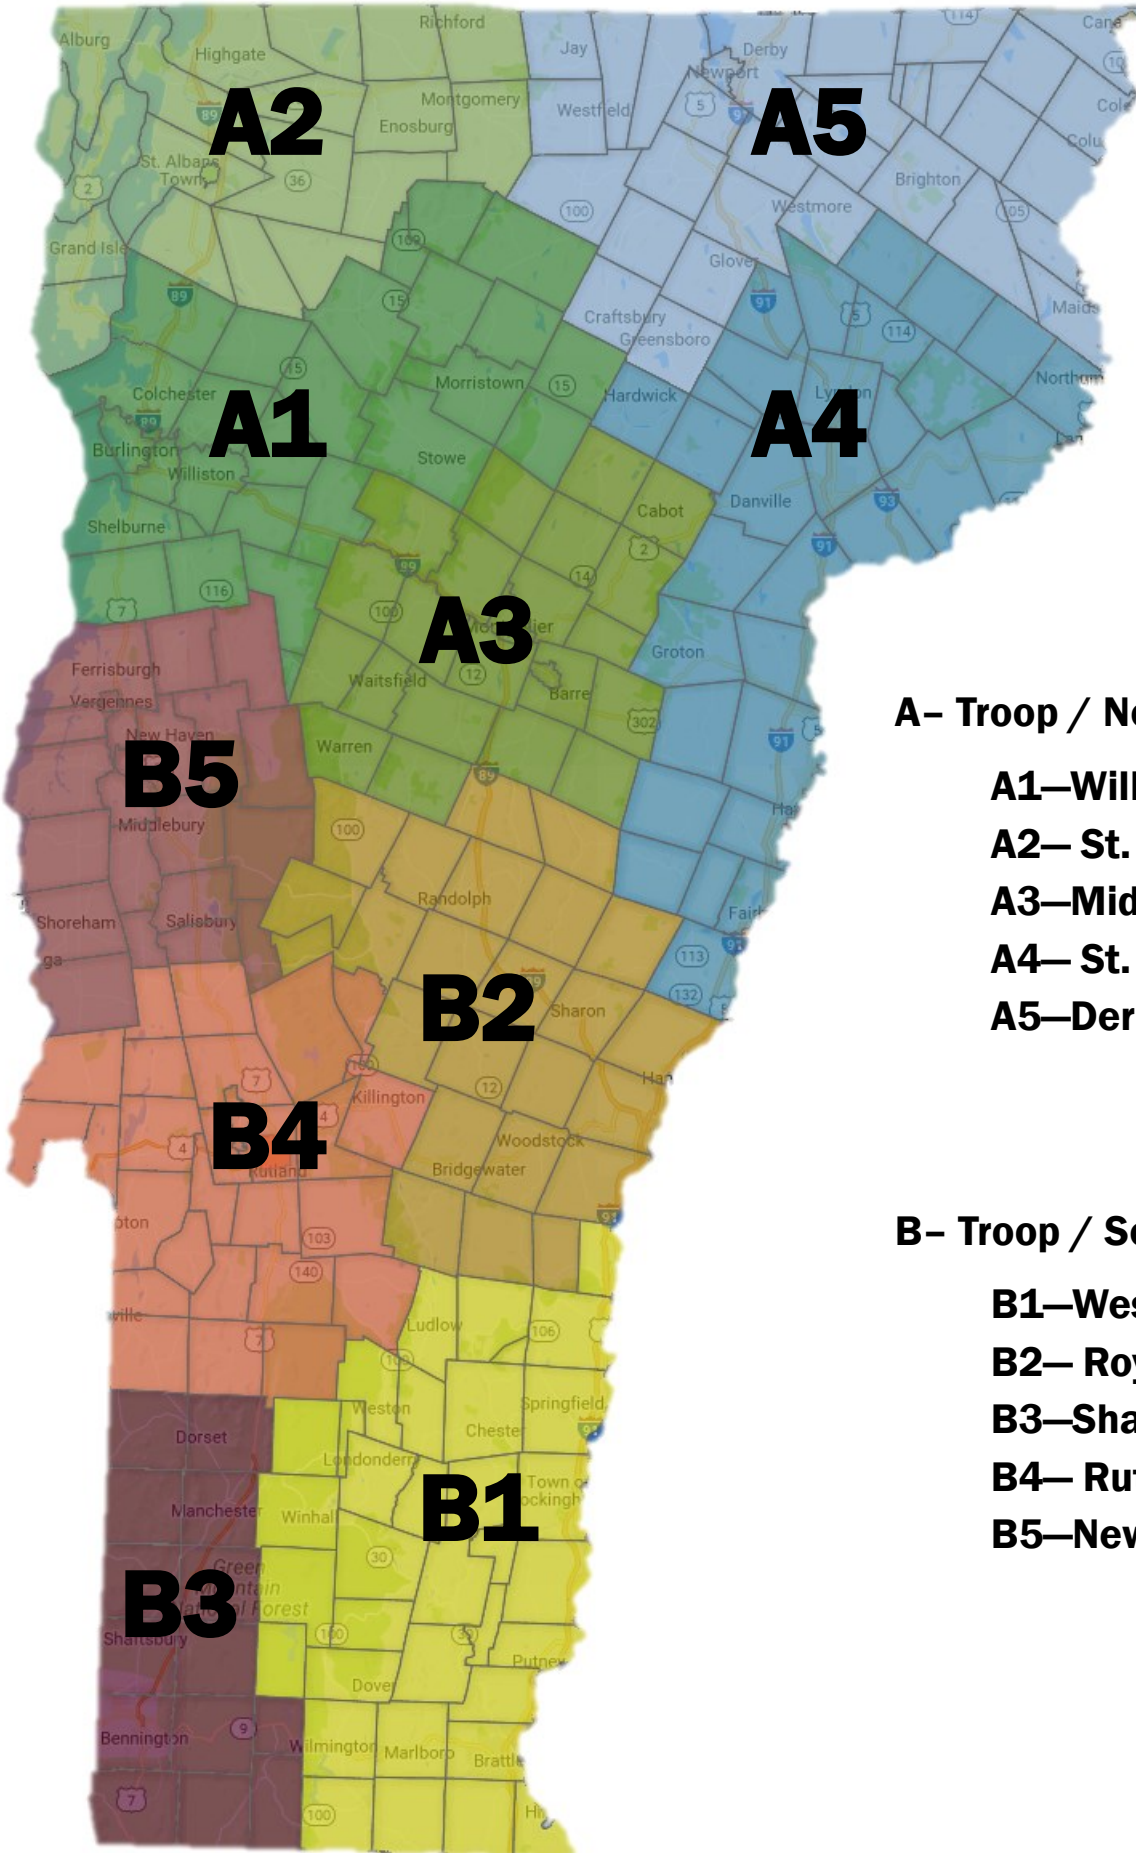

Vermont State Police

Field Stations / Troops as of 1/1/2017

A- Troop / Northern Vermont

A1—Williston / PSAP

A2— St. Albans

A3—Middlesex

A4— St. Johnsbury

A5—Derby

B- Troop / Southern Vermont

B1—Westminster / PSAP

B2— Royalton

B3—Shaftsbury

B4— Rutland

B5—New Haven