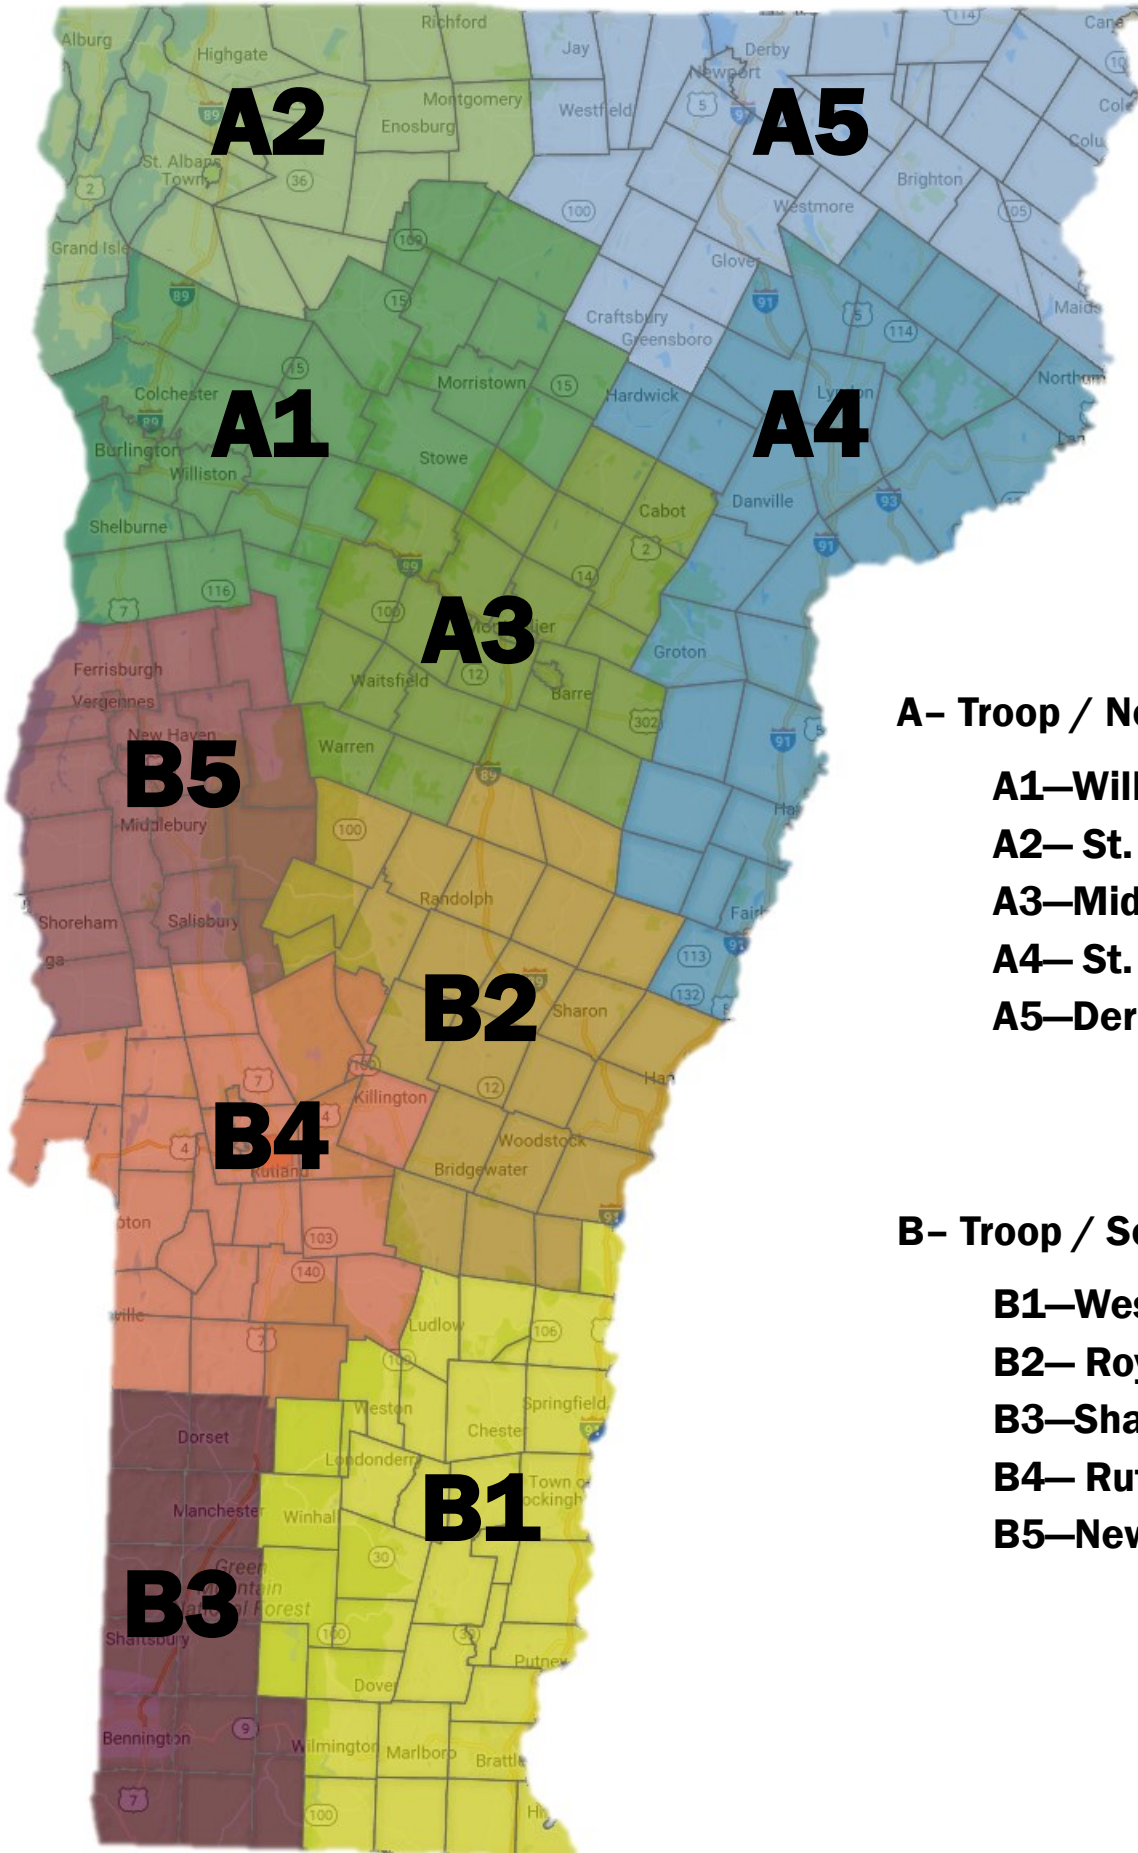

Vermont State Police

Field Stations / Troops as of 1/1/2017

A- Troop / Northern Vermont

A1—Williston / PSAP

A2— St. Albans

A3—Middlesex

A4— St. Johnsbury

A5—Derby

B- Troop / Southern Vermont

B1—Westminster / PSAP

B2— Royalton

B3—Shaftsbury

B4— Rutland

B5—New Haven